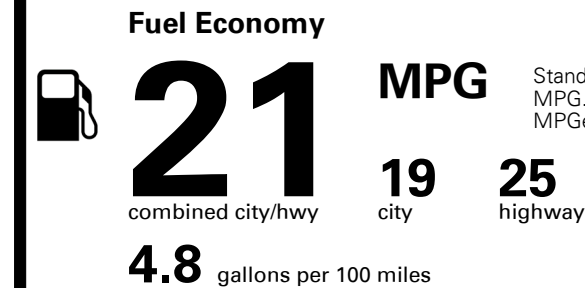

EPA DOT Fuel Economy and Environment

Gasoline Vehicle

Standard SUVs range from 12 to 115 MPG. The best vehicle rates 146 MPGe.

You spend $3,250 more in fuel costs over 5 years compared to the average new vehicle.

Annual fuel cost **$2,350**

Fuel Economy & Greenhouse Gas Rating (tailpipe only)